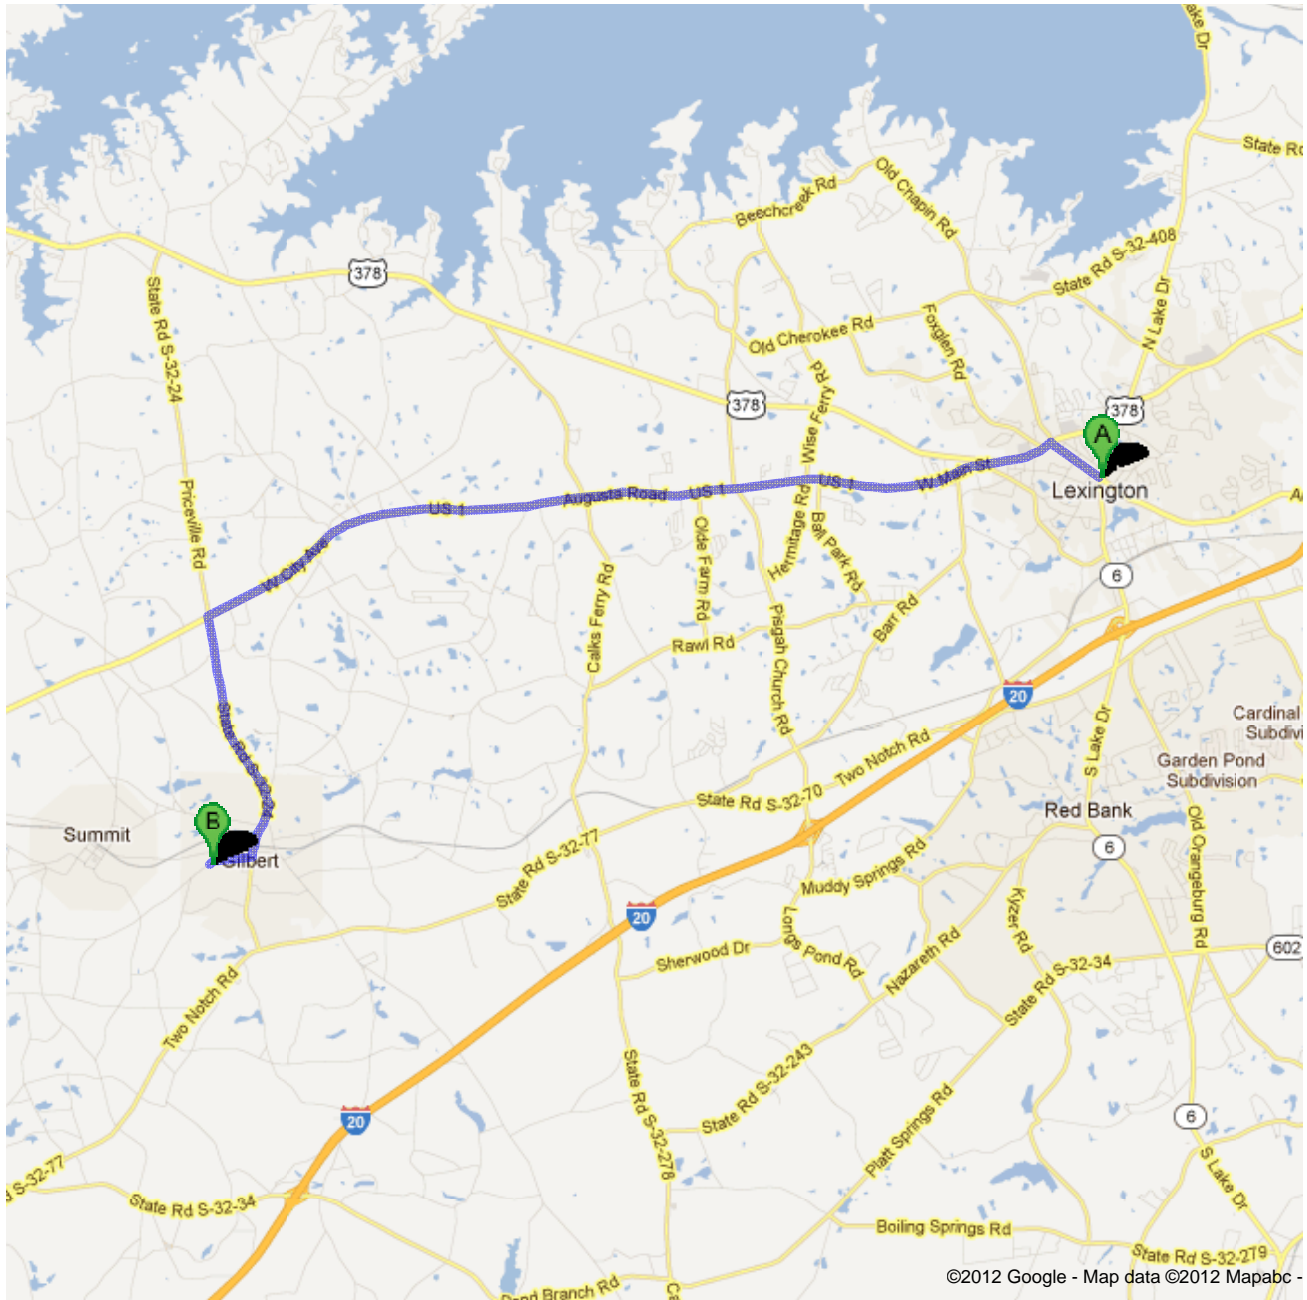

Directions to 405 Broad St, Gilbert, SC 29054  
13.2 mi – about 23 mins

Lexington, SC

- 
1. Head **northwest** on **E Main St** toward **N Church St** go 0.6 mi  
total 0.6 mi
  -  2. Turn left onto **U.S. 1 S/W Main St** go 9.4 mi  
Continue to follow U.S. 1 S total 10.0 mi  
About 15 mins
  -  3. Turn left onto **Peach Festival Rd/State Rd S-32-24** go 2.7 mi  
Continue to follow State Rd S-32-24 total 12.8 mi  
About 6 mins
  -  4. Turn right onto **Broad St/State Rd S-32-261** go 0.5 mi  
Destination will be on the left total 13.2 mi  
About 1 min

405 Broad St, Gilbert, SC 29054

These directions are for planning purposes only. You may find that construction projects, traffic, weather, or other events may cause conditions to differ from the map results, and you should plan your route accordingly. You must obey all signs or notices regarding your route.